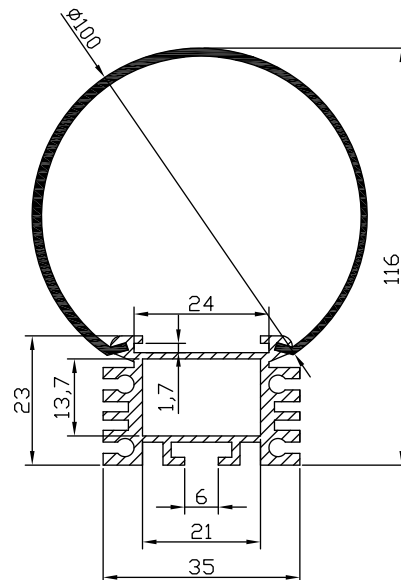

Color 

Unit: mm

Features:

1. Model: HL-BAPL064C
2. Material: AL6063+PC
3. Surface: Anodized/Painting
4. Lighting source width: 24mm
5. Length: 4m/max
6. Installation: For offices / conference rooms / supermarkets / home lighting application.

Accessory:

End Cap

Aluminum Profile

Suspended Rope

Cover

Installation: